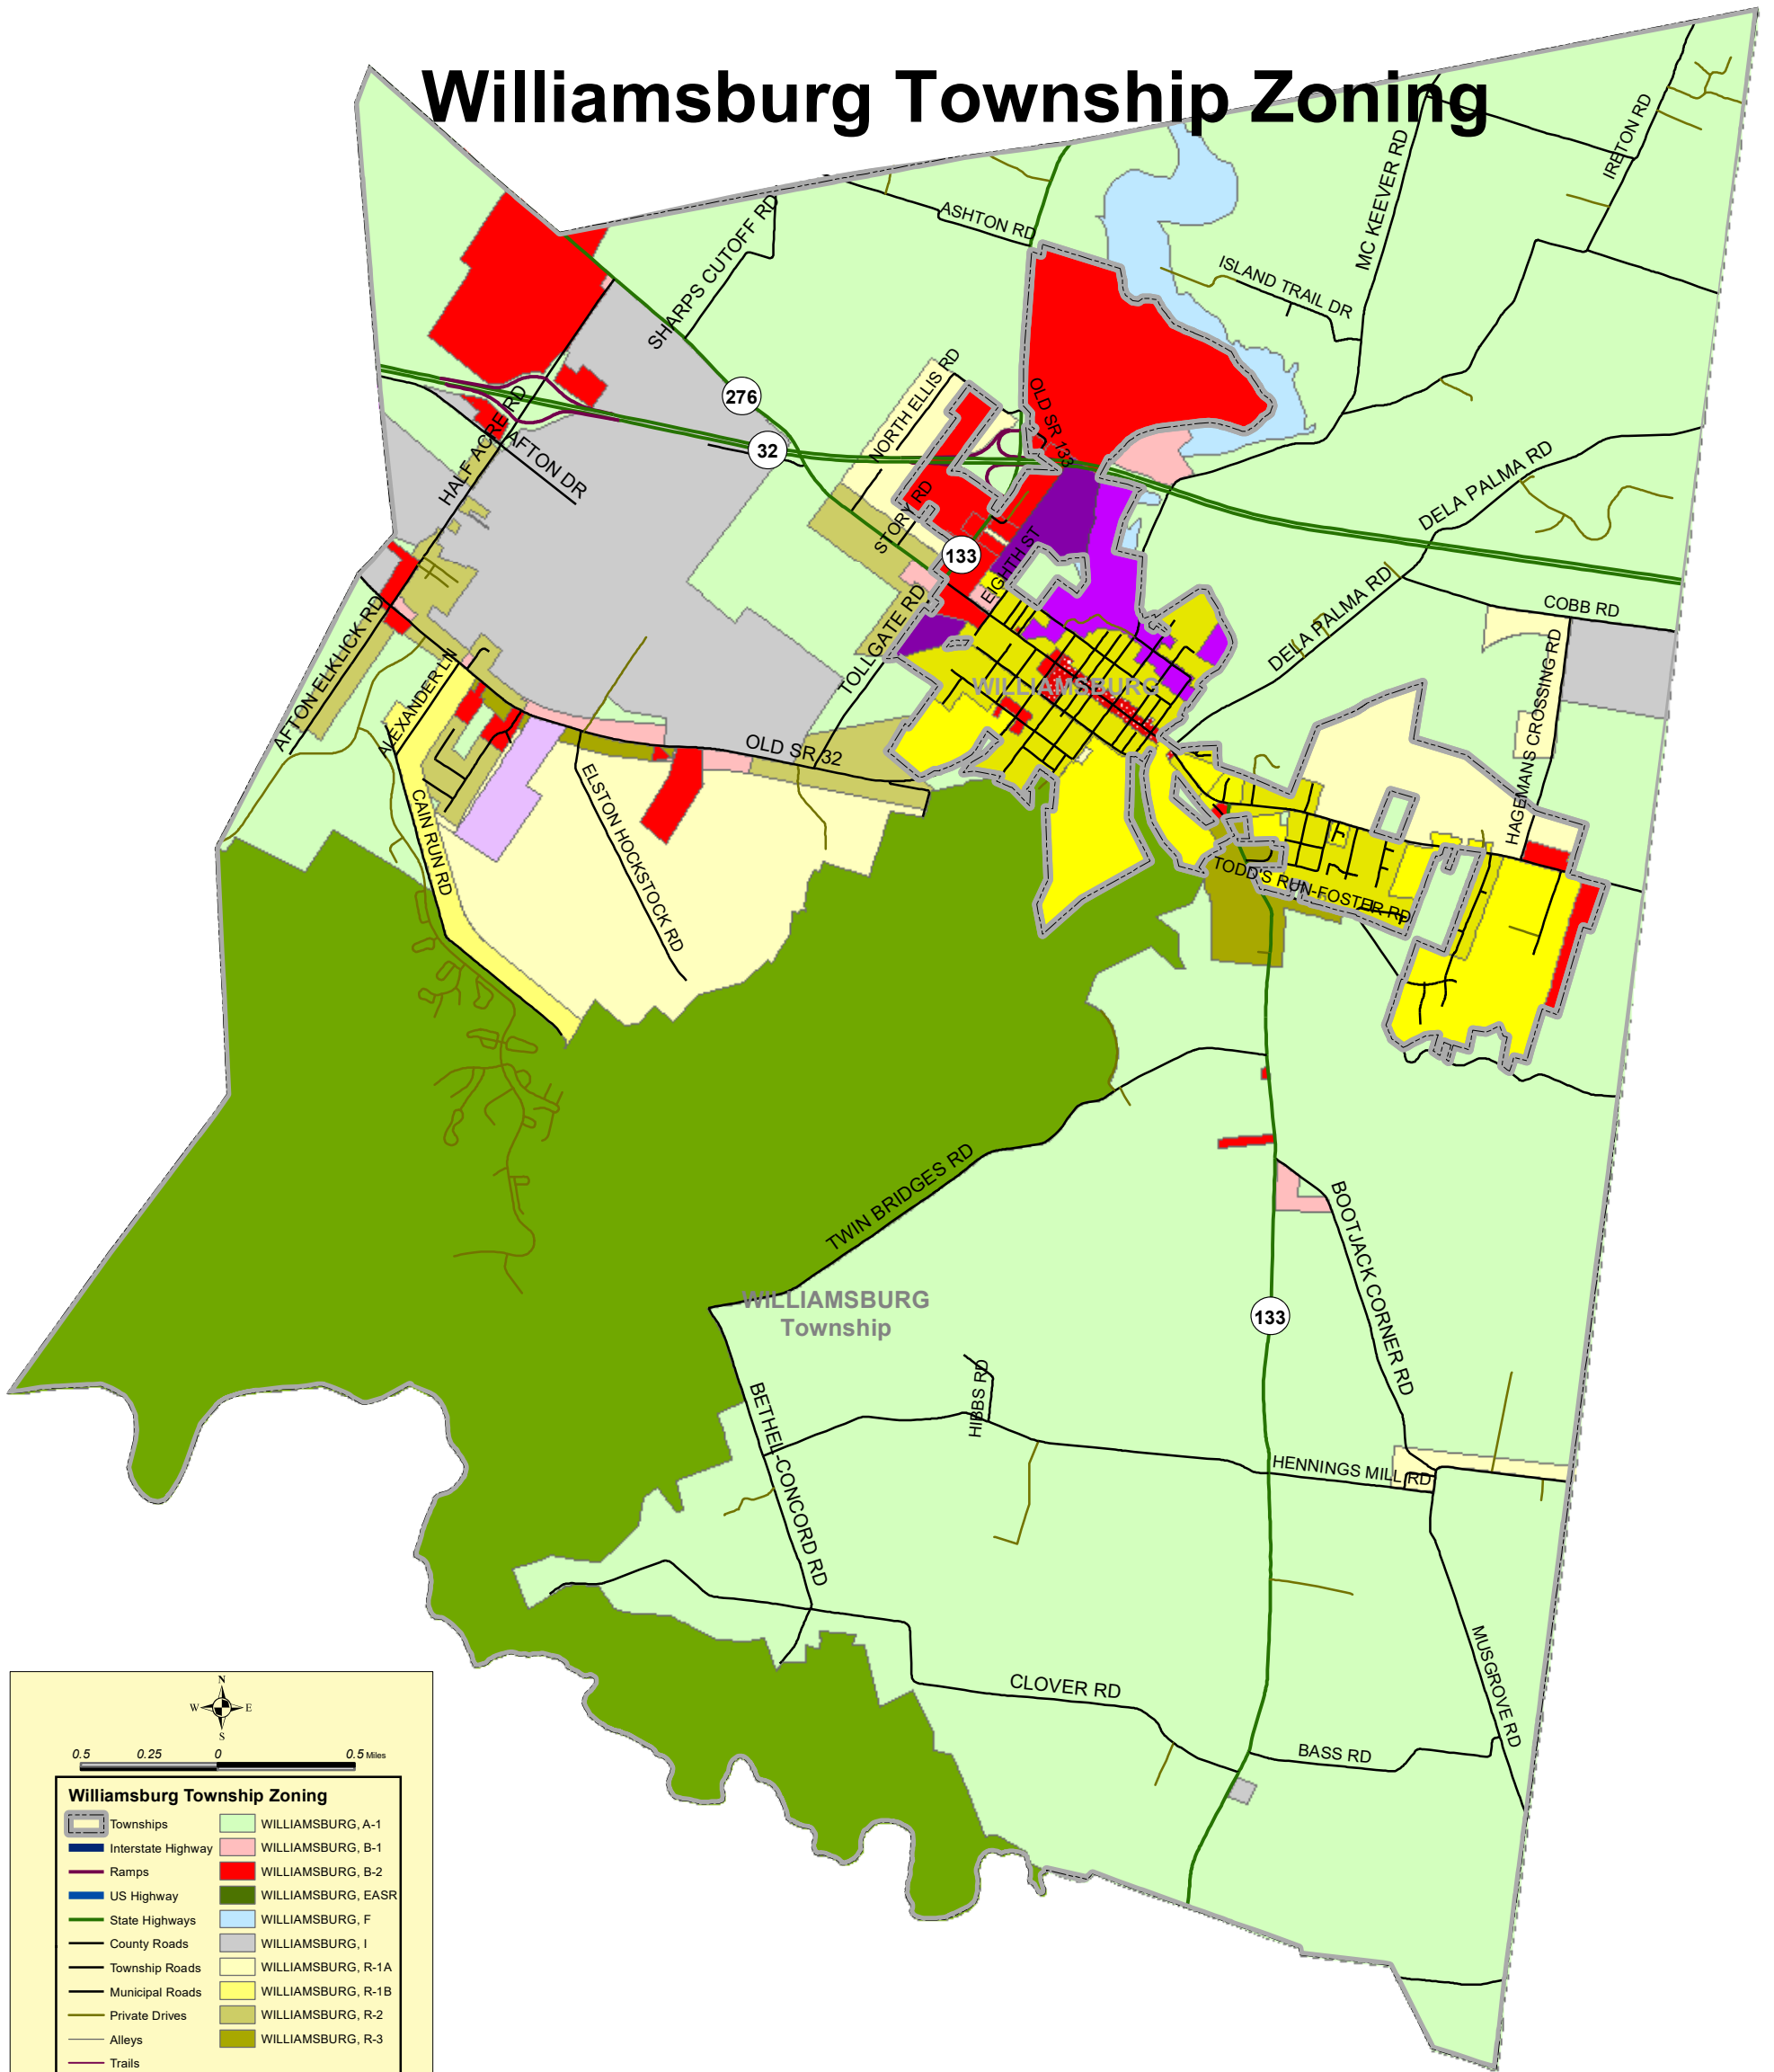

Williamsburg Township Zoning

WILLIAMSBURG
Township

Williamsburg Township Zoning	
	Townships
	Interstate Highway
	Ramps
	US Highway
	State Highways
	County Roads
	Township Roads
	Municipal Roads
	Private Drives
	Alleys
	Trails
	Property Lines
	WILLIAMSBURG, A-1
	WILLIAMSBURG, B-1
	WILLIAMSBURG, B-2
	WILLIAMSBURG, EASR
	WILLIAMSBURG, F
	WILLIAMSBURG, I
	WILLIAMSBURG, R-1A
	WILLIAMSBURG, R-1B
	WILLIAMSBURG, R-2
	WILLIAMSBURG, R-3

This map was prepared by the Clermont County GIS Department on July 2015.
Recent changes may not be reflected.
To confirm a zoning classification call Williamsburg Township at (513) 724-3333.